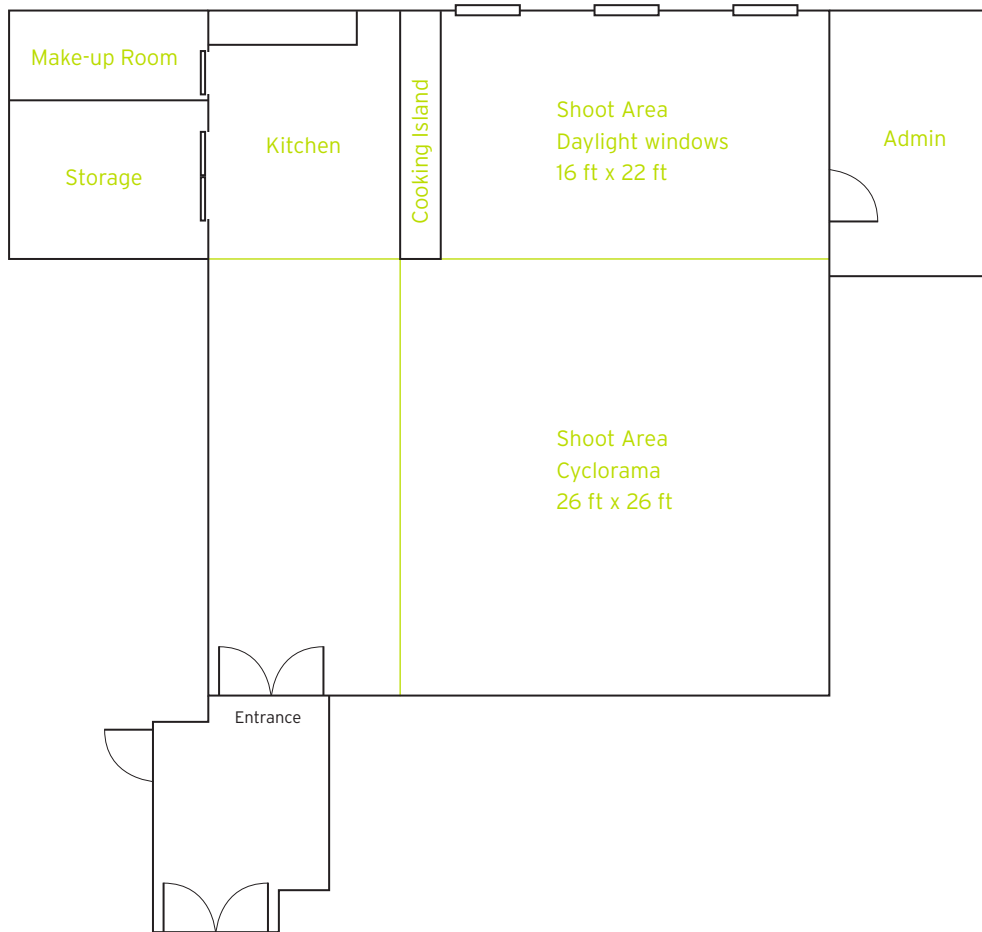

Floorplan

Total floor space: 2000 sq ft

NINE

Plan **Rent** Shoot

Address 49 Tannery Lane
Noble Logistics
#04-05
Singapore 347796

Email rent@nine.com.sg
Website www.nine.com.sg